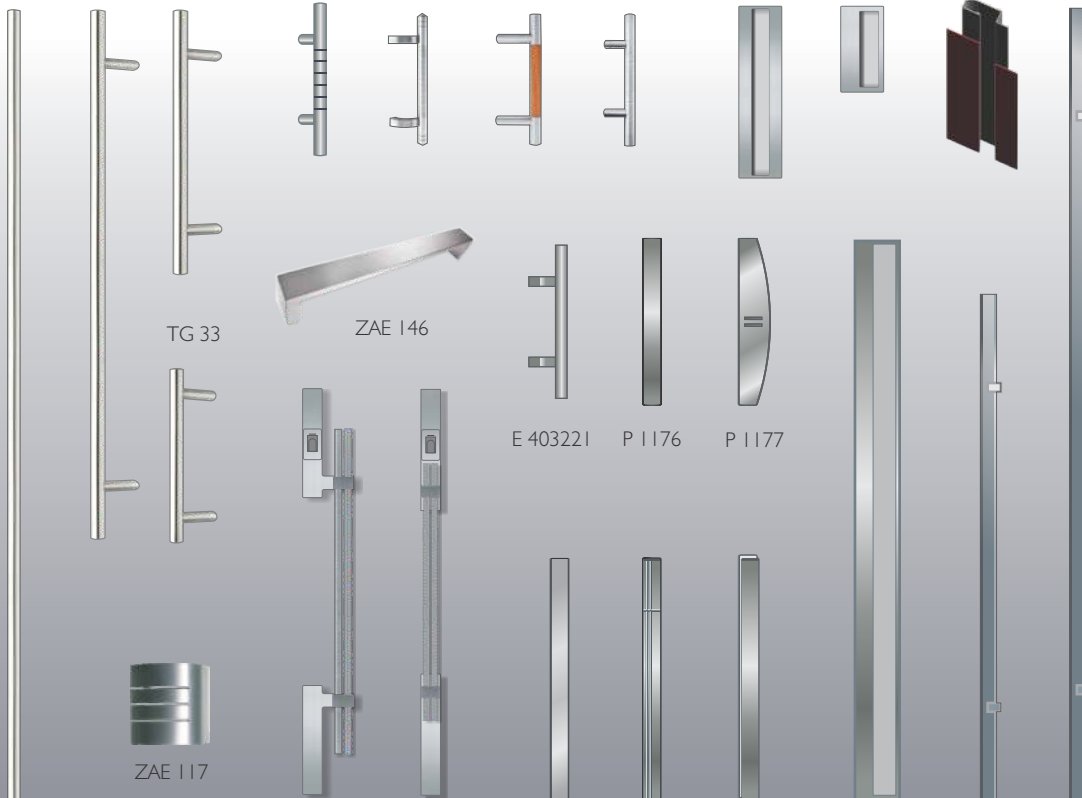

# HANDLES DECORATIVE GLASS

☐ SCHÜCO ☐ SCHÜCO ☐

Sandblasted patterns

Sandblasted patterns with application

Orn. Mastercarre white

Vitrage

Fusion

Orn. Masterray white

ZAE 66 TG 100 TG 50 E 43303 E 8674 E 330500 E 35303 GS-21 GS-11 J-137

Digital viewer

LED dioden

handle with an integrated fingerprint reader