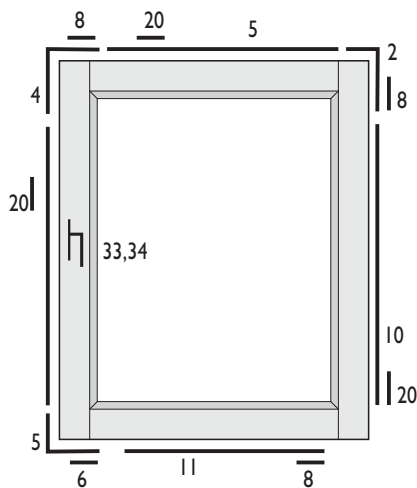

Grade 'RCI' security hardware

1-casement window

LEGENDA

- 2 Security corner drive IP
- 4 Security corner drive IV
- 5 Security DK corner drive IV
- 6 DK Security striker
- 8 Steel security striker
- 10 Multipart centre lock
- 11 Multipart security centre lock IP
- 20 Striker
- 33 Drilling protection
- 34 Lockable handle

LIMITATIONS

- Balcony doors with threshold step ⊗
- Tilt open ⊗

Legend ✓ - possible ⊗ - not possible

2-casement window